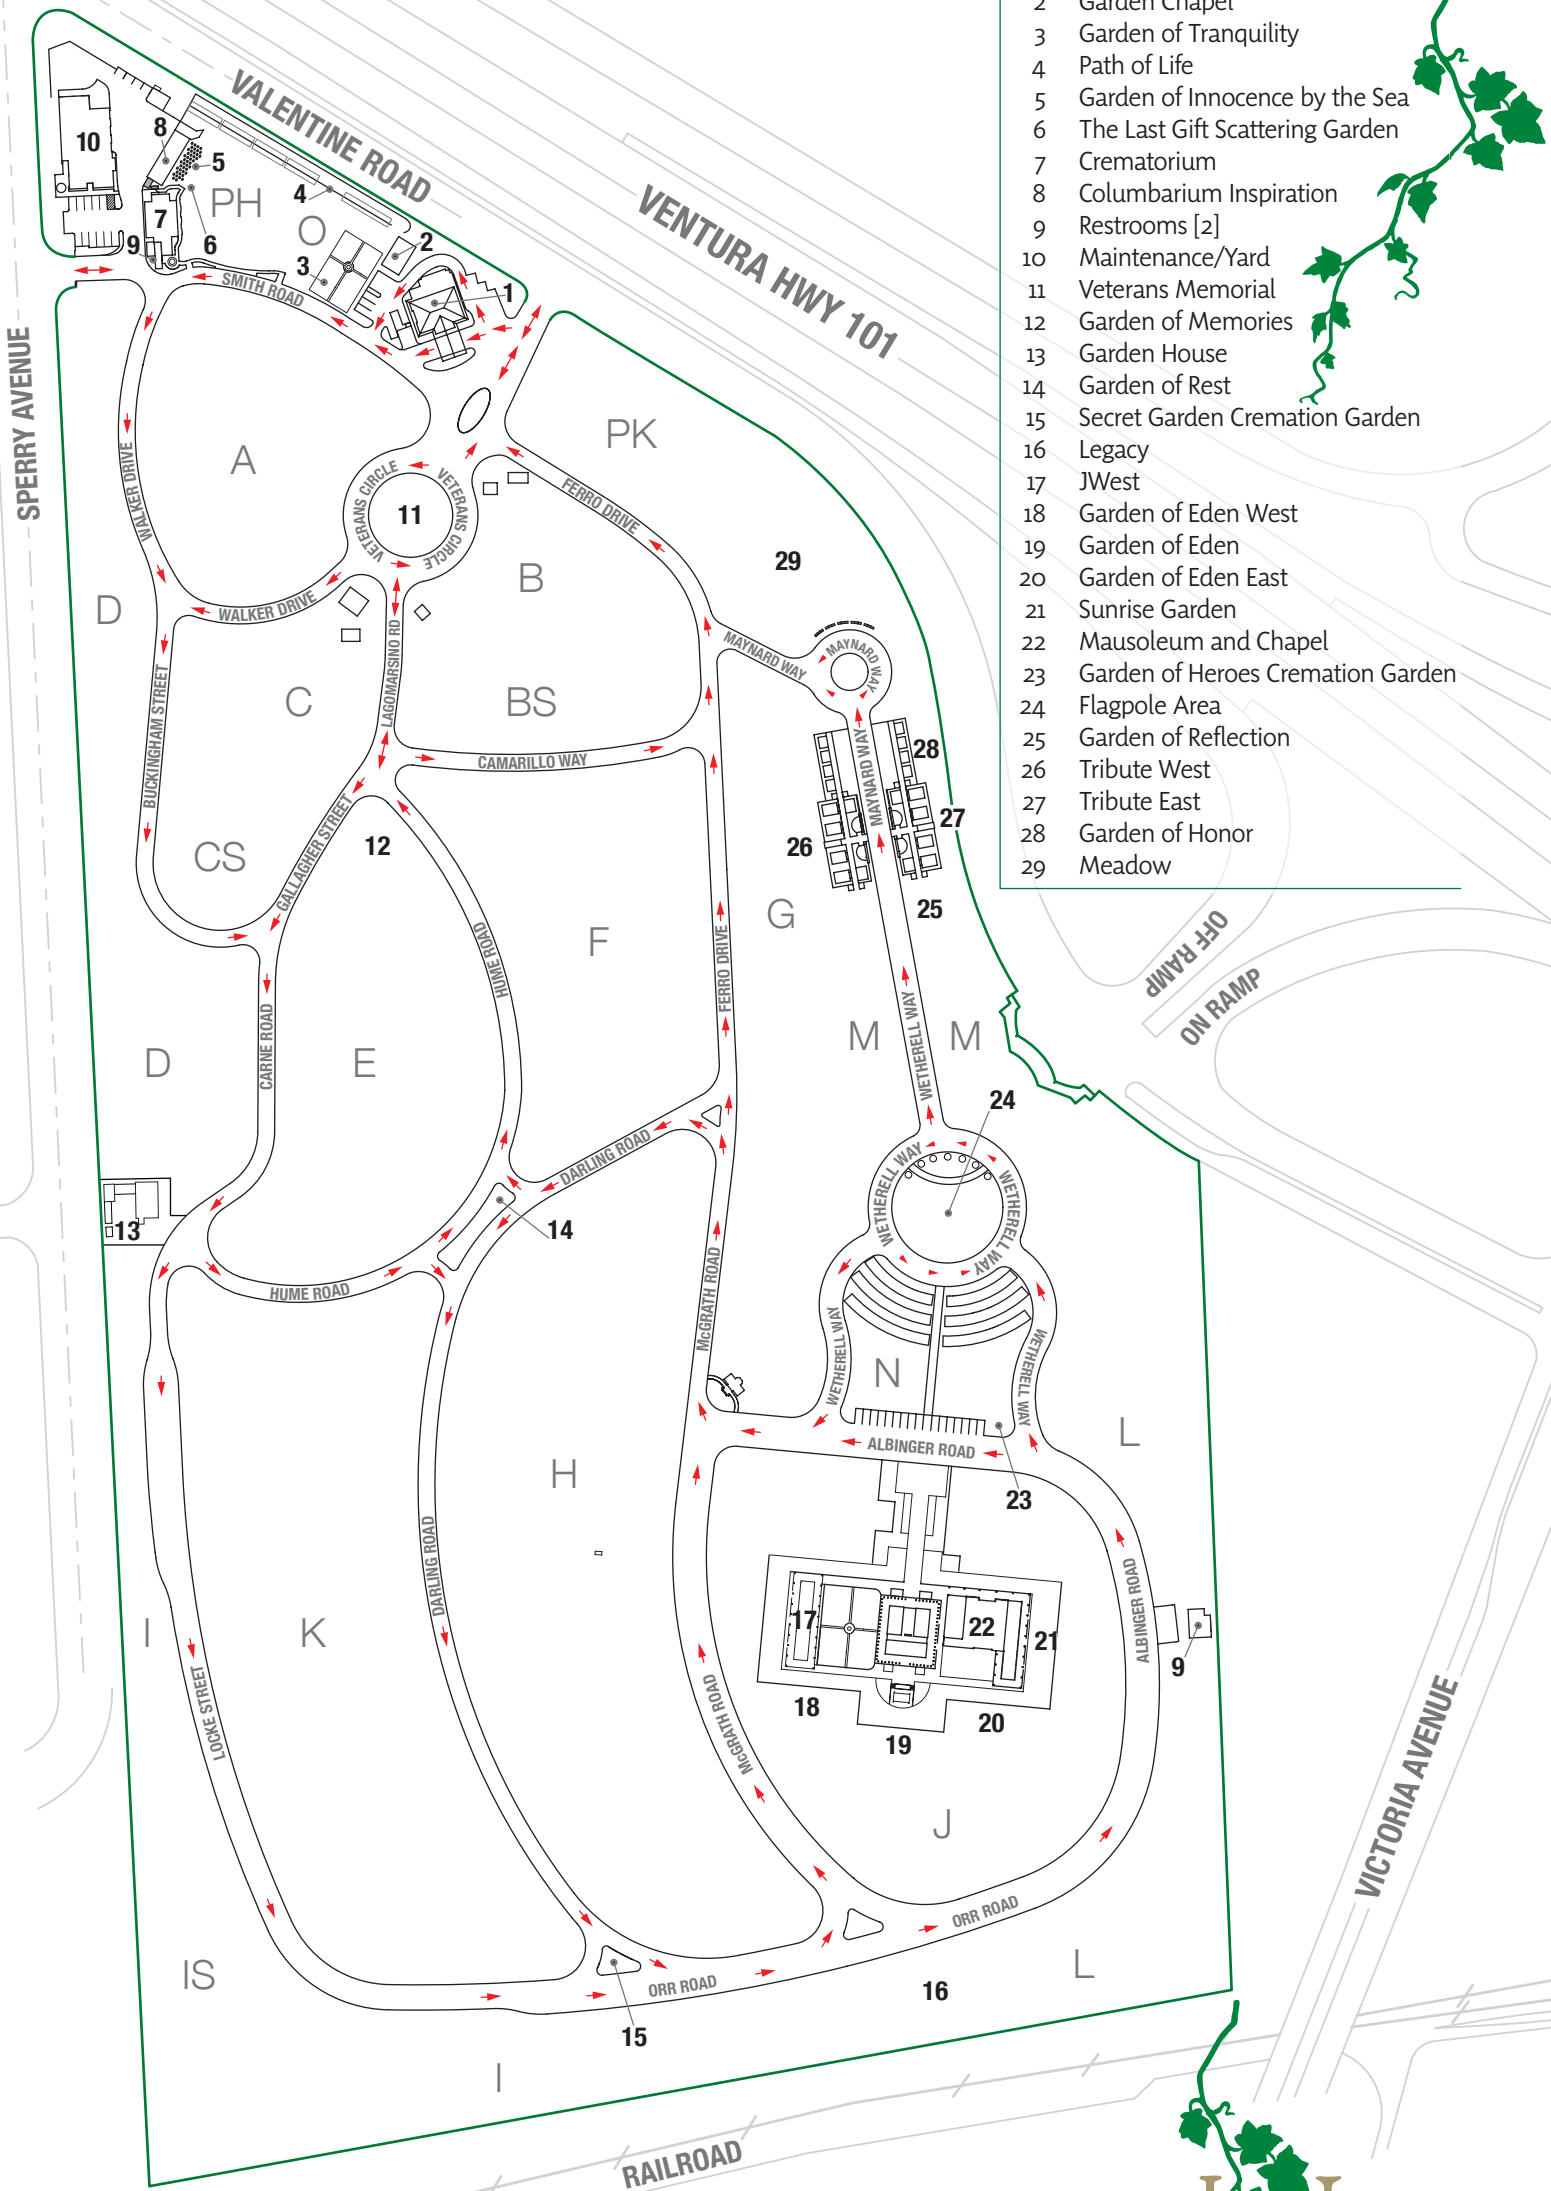

LEGEND

- 1 Administration
- 2 Garden Chapel
- 3 Garden of Tranquility
- 4 Path of Life
- 5 Garden of Innocence by the Sea
- 6 The Last Gift Scattering Garden
- 7 Crematorium
- 8 Columbarium Inspiration
- 9 Restrooms [2]
- 10 Maintenance/Yard
- 11 Veterans Memorial
- 12 Garden of Memories
- 13 Garden House
- 14 Garden of Rest
- 15 Secret Garden Cremation Garden
- 16 Legacy
- 17 JWest
- 18 Garden of Eden West
- 19 Garden of Eden
- 20 Garden of Eden East
- 21 Sunrise Garden
- 22 Mausoleum and Chapel
- 23 Garden of Heroes Cremation Garden
- 24 Flagpole Area
- 25 Garden of Reflection
- 26 Tribute West
- 27 Tribute East
- 28 Garden of Honor
- 29 Meadow

Ivy Lawn
 Memorial Park
 Funeral Home &
 Crematory

5400 Valentine Road
 Ventura, CA 93003
 805.642.1055
 www.ivylawn.org
 License #FD2156 / License #CR155